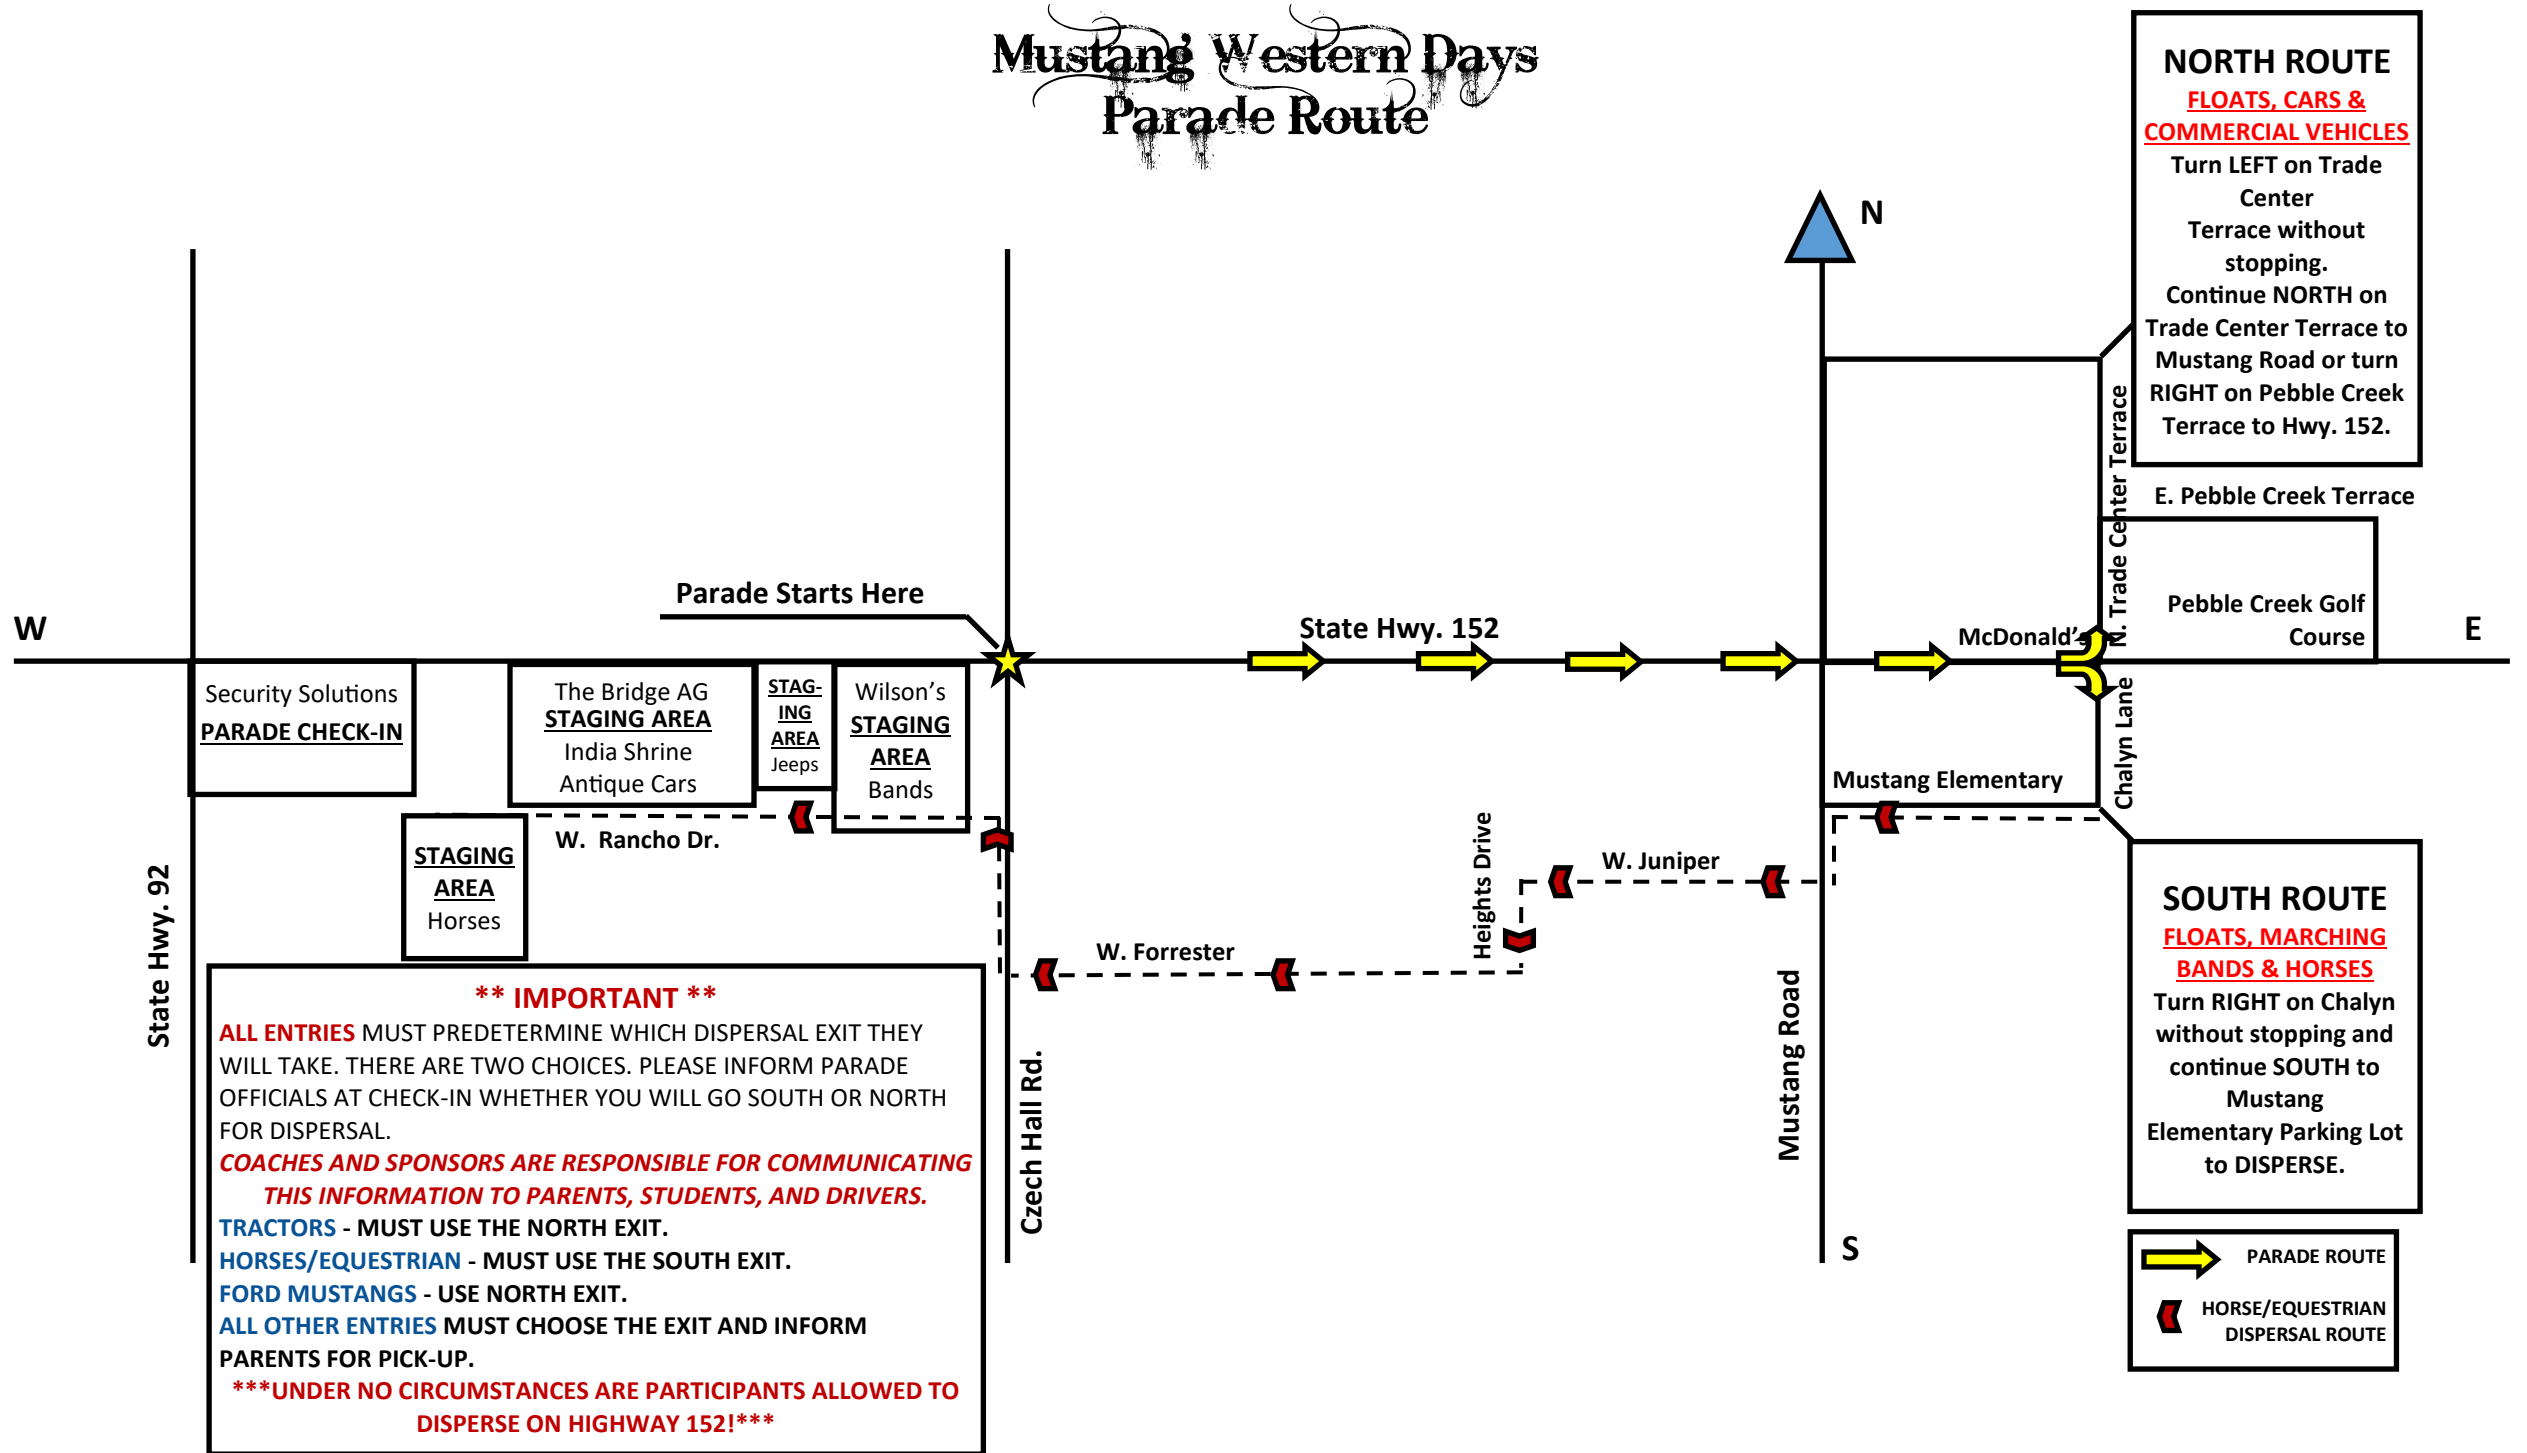

# Mustang Western Days Parade Route

**NORTH ROUTE**  
**FLOATS, CARS & COMMERCIAL VEHICLES**  
 Turn LEFT on Trade Center Terrace without stopping. Continue NORTH on Trade Center Terrace to Mustang Road or turn RIGHT on Pebble Creek Terrace to Hwy. 152.

E. Pebble Creek Terrace  
 Pebble Creek Golf Course

**SOUTH ROUTE**  
**FLOATS, MARCHING BANDS & HORSES**  
 Turn RIGHT on Chalyn without stopping and continue SOUTH to Mustang Elementary Parking Lot to DISPERSE.

**\*\* IMPORTANT \*\***  
**ALL ENTRIES** MUST PREDETERMINE WHICH DISPERSAL EXIT THEY WILL TAKE. THERE ARE TWO CHOICES. PLEASE INFORM PARADE OFFICIALS AT CHECK-IN WHETHER YOU WILL GO SOUTH OR NORTH FOR DISPERSAL.  
**COACHES AND SPONSORS ARE RESPONSIBLE FOR COMMUNICATING THIS INFORMATION TO PARENTS, STUDENTS, AND DRIVERS.**  
**TRACTORS** - MUST USE THE NORTH EXIT.  
**HORSES/EQUESTRIAN** - MUST USE THE SOUTH EXIT.  
**FORD MUSTANGS** - USE NORTH EXIT.  
**ALL OTHER ENTRIES** MUST CHOOSE THE EXIT AND INFORM PARENTS FOR PICK-UP.  
**\*\*\*UNDER NO CIRCUMSTANCES ARE PARTICIPANTS ALLOWED TO DISPERSE ON HIGHWAY 152!\*\*\***

 PARADE ROUTE  
 HORSE/EQUESTRIAN DISPERSAL ROUTE